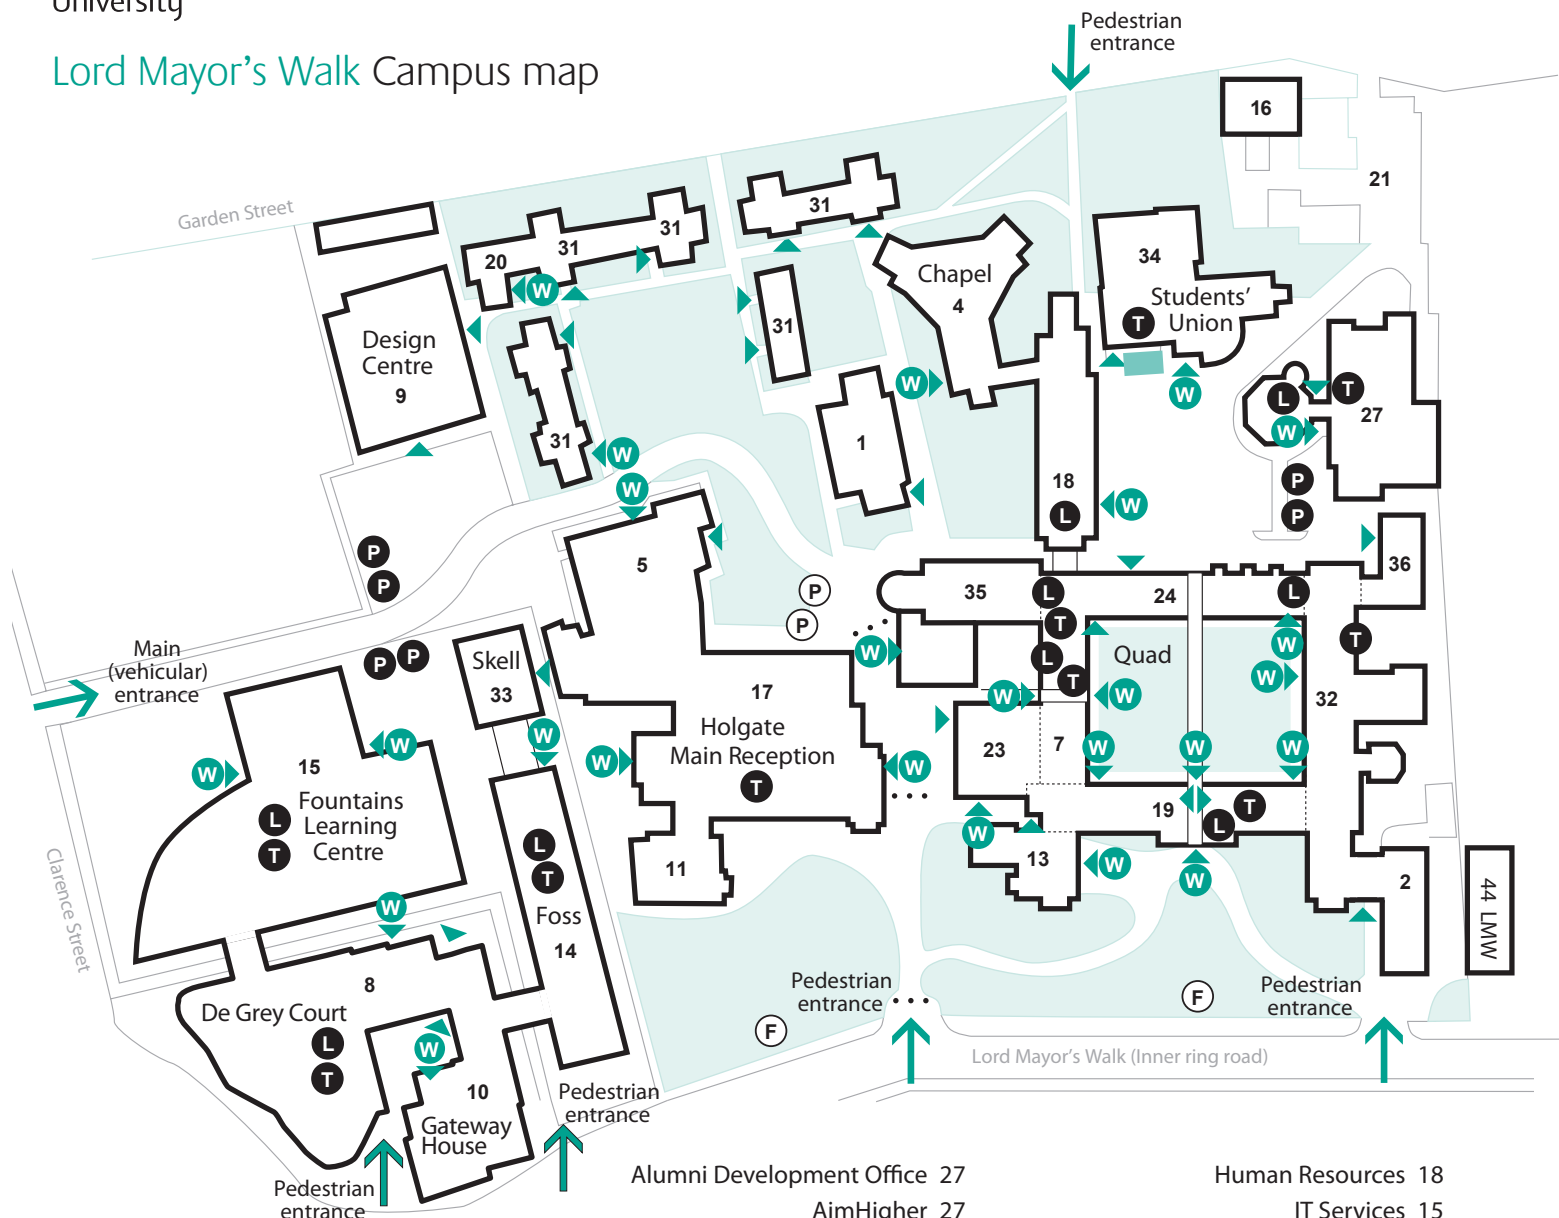

Lord Mayor's Walk Campus map

Key

-  Entrance
-  Wheelchair accessible entrance
-  Wheelchair accessible lift
-  Wheelchair accessible toilet
-  Fire assembly point
-  Reserved car park space (booked in advance)
-  Disabled car parking space
-  Smoking shelter

- | | |
|---|----------------------------|
| Alumni Development Office 27 | Human Resources 18 |
| AimHigher 27 | IT Services 15 |
| Art block 1 | Maintenance Yard 21 |
| Arts Foyer 2 | McGregor Wing 13 |
| Career Development 27 | Music Block 23 |
| Catering outlets 5 | New Wing 18 |
| Chapel 4 | Nursery 16 |
| Dance Studio 7 | Phoenix Centre 27 |
| De Grey Court Reception 8 | Porters Lodge 17 |
| Design Centre 9 | Print Services 24 |
| Dining Room 5 | Quad East 24 |
| Executive Wing 11 | Quad South 32 |
| Faculty of Arts office 19 | Quad West 19 |
| Faculty of Education & Theology offices 13 | Security 23 |
| Faculty of Health & Life Sciences offices 8 | Skell Building 33 |
| Finance 18 | Sports Performance Area 14 |
| Foss Building 14 | Student Residences 31 |
| Fountains Learning Centre 15 | Student Services 17 |
| Garden Street 16 | Students' Union 34 |
| Gateway House 10 | Temple Hall 35 |
| Graduate Centre 8 | Wilmott Wing 36 |
| Health Centre 20 | Yorkshire Film Archive 15 |
| Higher York 27 | YSJ International 17 |
| Holgate 17 | YSJ Business School 8, 10 |

Should you hear the fire alarm, please make your way to a fire assembly point on the front lawns.